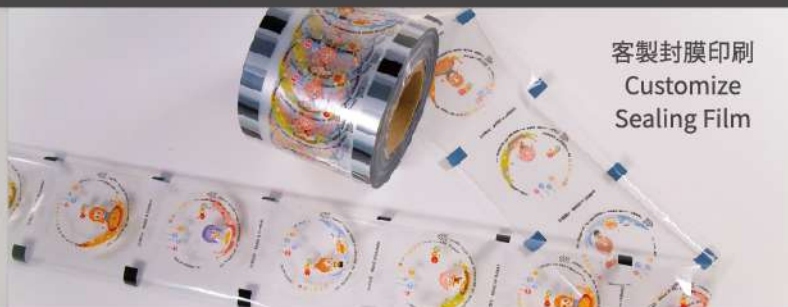

客製封膜印刷
Customize Sealing Film